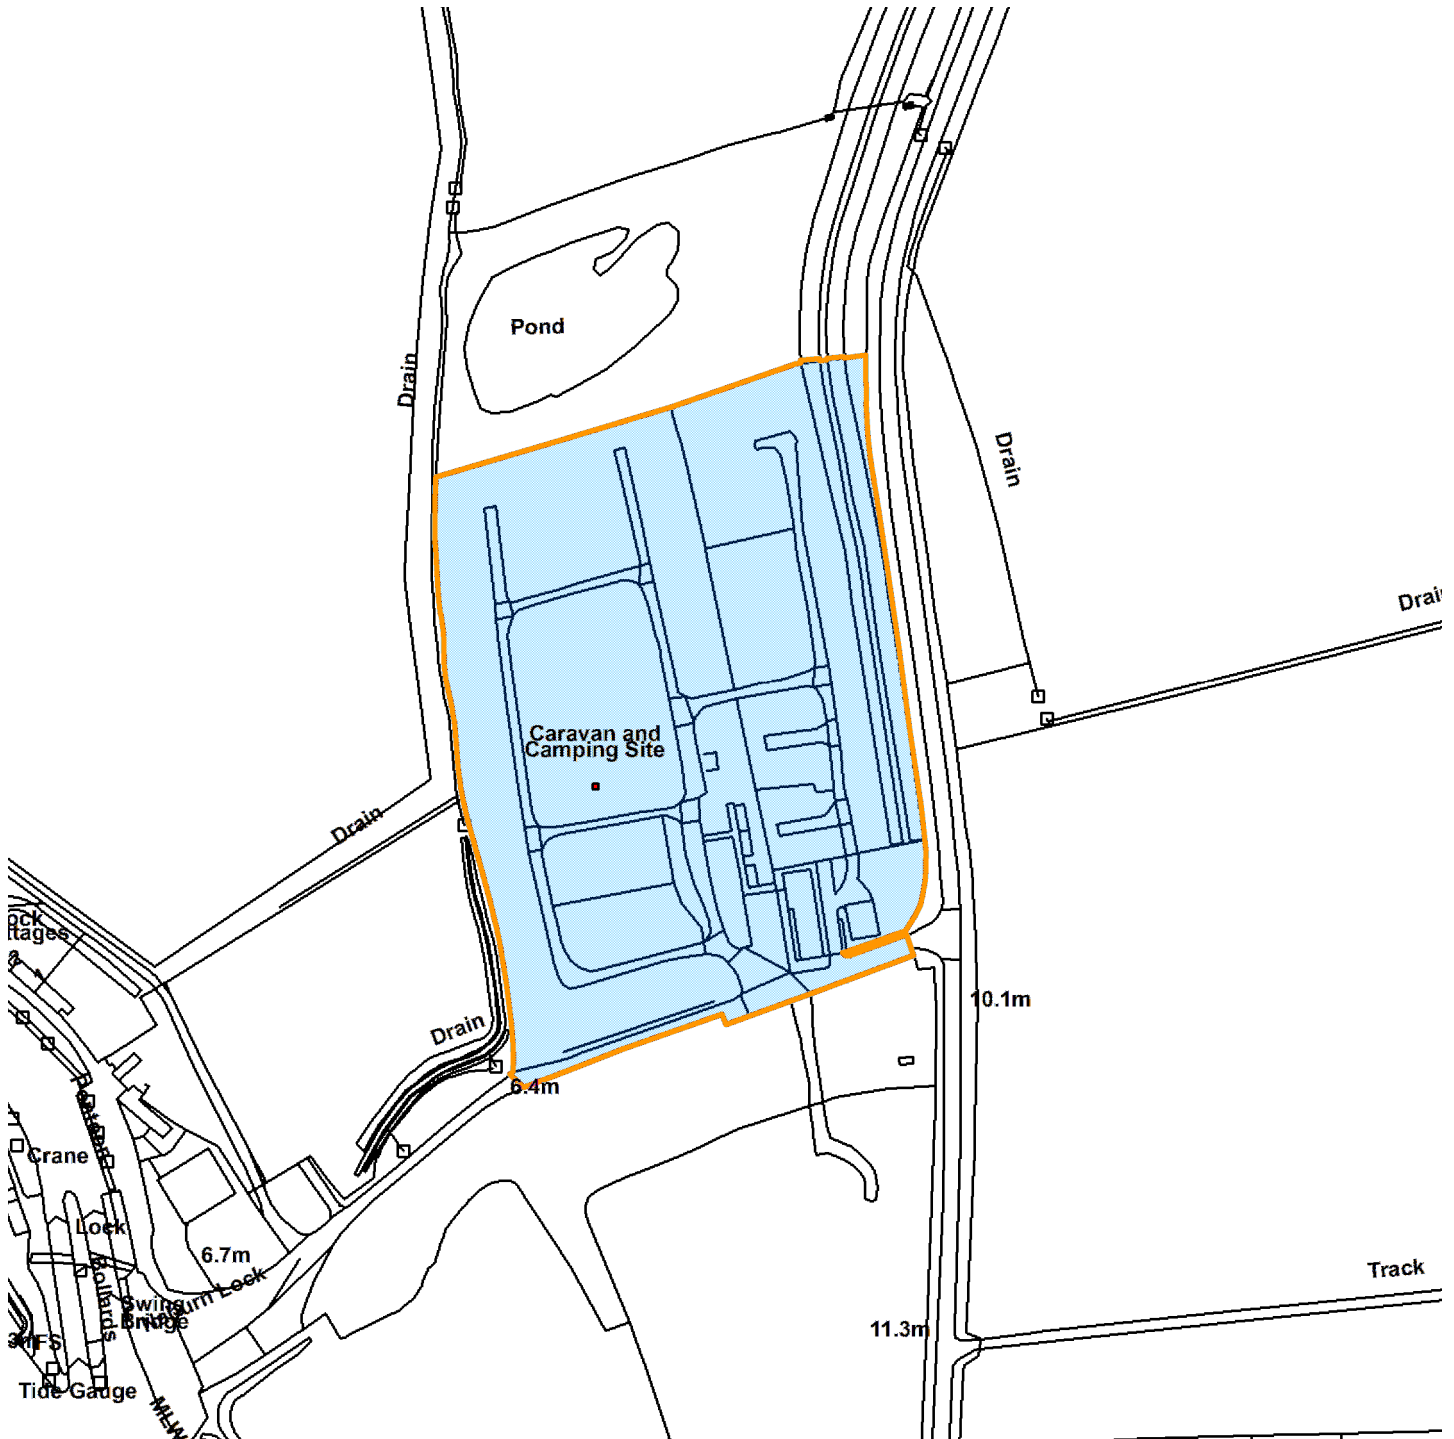

14/02807/FULM

Naburn Lock Caravan Park, Naburn Lock Track Naburn

Scale : 1:2543

Reproduced from the Ordnance Survey map with the permission of the Controller of Her Majesty's Stationery Office © Crown Copyright 2000.

Unauthorised reproduction infringes Crown Copyright and may lead to prosecution or civil proceedings.

Organisation	CYC
Department	Not Set
Comments	Site Plan
Date	09 March 2015
SLA Number	Not Set